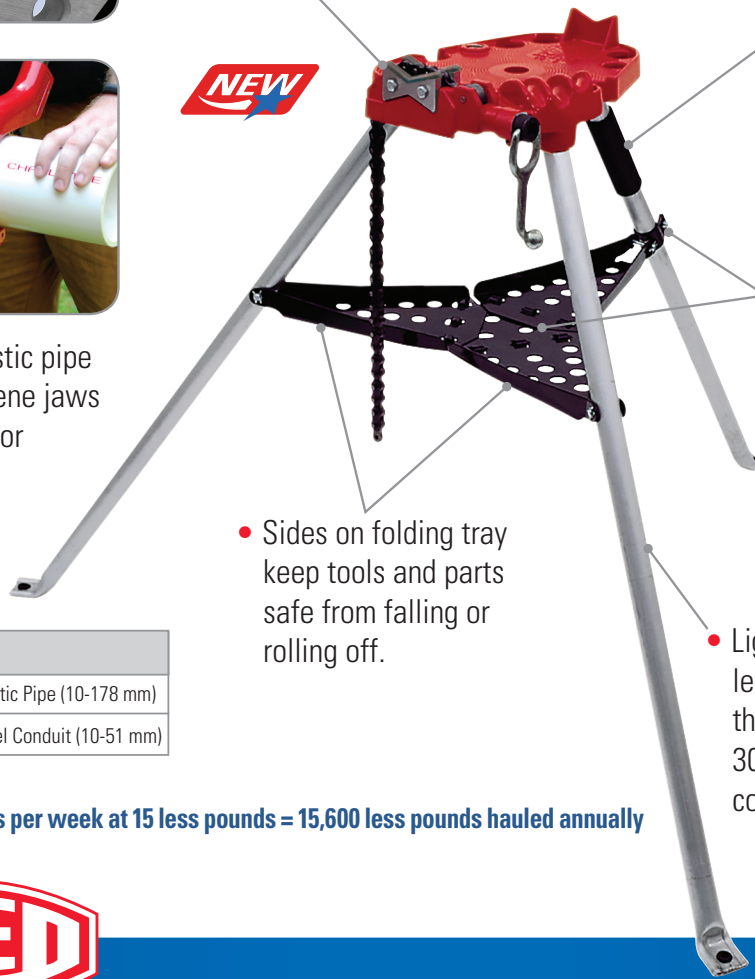

DROP SOME WEIGHT

CARRY LIGHT™ TRIPOD VISE

15 lbs.
LIGHTER THAN
TRADITIONAL
TRIPODS*

Weight:
27.4 lbs (12.5 kg)

R450PAL
#04456

- Reversible, double-sided, bow tie jaws offer 15% extra value versus purchase of a second jaw set.

- Protect plastic pipe with neoprene jaws or reverse for traditional steel jaws.

NEW

- Sides on folding tray keep tools and parts safe from falling or rolling off.

- Padded handle at balance point helps with lifting and carrying.

- Sturdy due in part to the overlapping hinges on the lower tray and the adjustable tray clamp.

- Lightweight aluminum legs for portability make this tripod vise about 30% lighter than competitive models.

Capacity

1/8" – 6" nom. Plastic Pipe (10-178 mm)

1/8" – 2" nom. Steel Conduit (10-51 mm)

***Carried 20 times per week at 15 less pounds = 15,600 less pounds hauled annually**

PIPE TOOLS & VISES
SINCE 1896