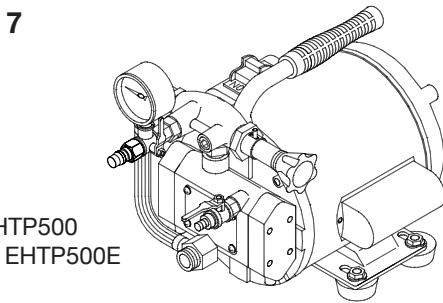

Parts List

ITEM	DESCRIPTION	EHTP500	EHTP500C	QTY.
		EHTP500E	EHTP500CE	
		EHTP500EU	EHTP500CEU	
1	BYPASS HOSE	48183	48183	1
2	PRESSURE GAUGE	48185	48185	1
3	HIGH PRESSURE OUTPUT HOSE	08172	08172	1
4	REGULATOR ASSEMBLY	48189	48189	1
5*	MOTOR ASSEMBLY 110V**	48187	48187	1
6	PUMP ASSEMBLY	48188	48188	1
7	SEAL KIT	48181	48181	1
8	PUMP FEET	48190	—	4
9	CARRYING HANDLE	48191	—	1
10	ELECTRIC SWITCH / COVER	48193	48193	1
11	CAGE FEET	—	48186	4
12	CAGE WITH FEET	—	48195	1
13	MALE QUICK CONNECT	48200	48200	1
14	HIGH PRESSURE VALVE	48201	48201	1
15	3-WAY VALVE	48202	48202	1
16***	HOSE WASHER W/SCREEN	98180	98180	1
17	INTAKE HOSE FITTING	48204	48204	1

*** Sold in packs of 3 screens / priced per pack.

NO CAGE

WITH CAGE

PIPE TOOLS & VISES
SINCE 1896

Electric Hydrostatic Test Pumps

Replacement Parts

Diagram for models sold before July 2013.

EHTP500
or EHTP500E

EHTP500C
or EHTP500CE

Parts List

ITEM	DESCRIPTION	EHTP500	EHTP500C	QTY.
		EHTP500E	EHTP500CE	
1	BYPASS HOSE	48183	48183	1
2	PRESSURE GAUGE	48185	48185	1
3	HIGH PRESSURE OUTPUT HOSE	08172	08172	1
4	REGULATOR ASSEMBLY	48189	48189	1
5a*	MOTOR ASSEMBLY 110V.	48187	48187	1
5b*	MOTOR ASSEMBLY 220V.	48196	48196	**
6	PUMP ASSEMBLY	48188	48188	1
7	SEAL KIT	48181	48181	1
8	PUMP FEET	48190	—	4
9	CARRYING HANDLE	48191	—	1
10	ELECTRIC SWITCH / COVER	48193	48193	1
11	CAGE FEET	—	48186	4
12	CAGE WITH FEET	—	48195	1
13	MALE QUICK CONNECT	48197	48197	1
14	3-WAY VALVE	48202	48202	1
15***	HOSE WASHER W/SCREEN	98180	98180	1