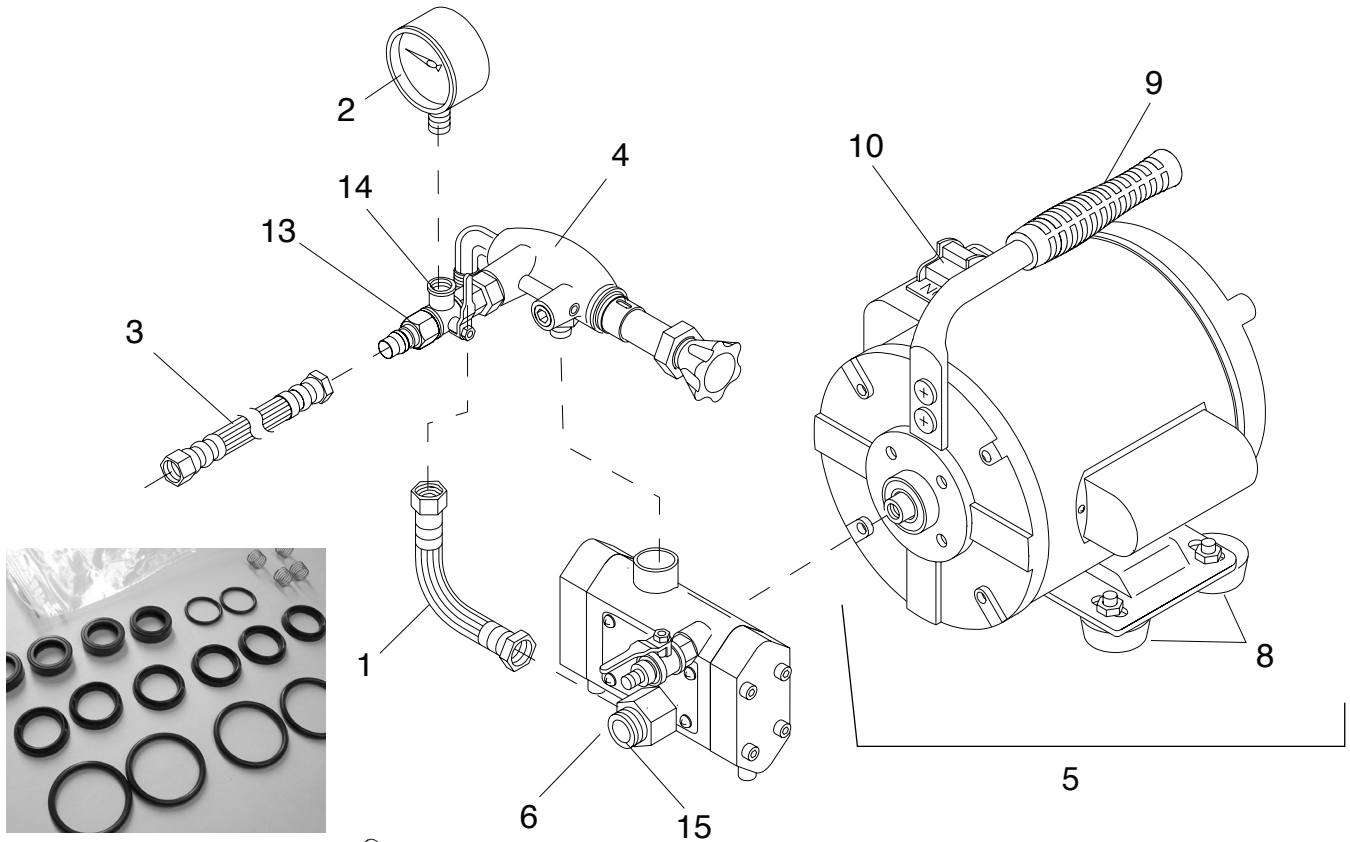

Parts List

ITEM	DESCRIPTION	EHTP500	EHTP500C	QTY.
		EHTP500E	EHTP500CE	
		EHTP500EU	EHTP500CEU	
1	BYPASS HOSE	48183	48183	1
2	PRESSURE GAUGE	48185	48185	1
3	HIGH PRESSURE OUTPUT HOSE	08172	08172	1
4	REGULATOR ASSEMBLY	48189	48189	1
5*	MOTOR ASSEMBLY 110V**	48187	48187	1
6	PUMP ASSEMBLY	48188	48188	1
7	SEAL KIT	48181	48181	1
8	PUMP FEET	48190	—	4
9	CARRYING HANDLE	48191	—	1
10	ELECTRIC SWITCH / COVER	48193	48193	1
11	CAGE FEET	—	48186	4
12	CAGE WITH FEET	—	48195	1
13	MALE QUICK CONNECT	48200	48200	1
14	HIGH PRESSURE VALVE	48201	48201	1
15	3-WAY VALVE	48202	48202	1
16***	HOSE WASHER W/SCREEN	98180	98180	1
17	INTAKE HOSE FITTING	48204	48204	1

*** Sold in packs of 3 screens / priced per pack.

NO CAGE

WITH CAGE

PIPE TOOLS & VISES
SINCE 1896

Electric Hydrostatic Test Pumps

Replacement Parts

Diagram for models sold before July 2013.

EHTP500
or EHTP500E

EHTP500C
or EHTP500CE

Parts List

ITEM	DESCRIPTION	EHTP500	EHTP500C	QTY.
		EHTP500E	EHTP500CE	
1	BYPASS HOSE	48183	48183	1
2	PRESSURE GAUGE	48185	48185	1
3	HIGH PRESSURE OUTPUT HOSE	08172	08172	1
4	REGULATOR ASSEMBLY	48189	48189	1
5a*	MOTOR ASSEMBLY 110V.	48187	48187	1
5b*	MOTOR ASSEMBLY 220V.	48196	48196	**
6	PUMP ASSEMBLY	48188	48188	1
7	SEAL KIT	48181	48181	1
8	PUMP FEET	48190	—	4
9	CARRYING HANDLE	48191	—	1
10	ELECTRIC SWITCH / COVER	48193	48193	1
11	CAGE FEET	—	48186	4
12	CAGE WITH FEET	—	48195	1
13	MALE QUICK CONNECT	48197	48197	1
14	3-WAY VALVE	48202	48202	1
15***	HOSE WASHER W/SCREEN	98180	98180	1

* Motor Assembly also includes #8, #9 and #10.

** Choose the proper voltage.

*** Sold in packs of 3 screens / priced per pack.