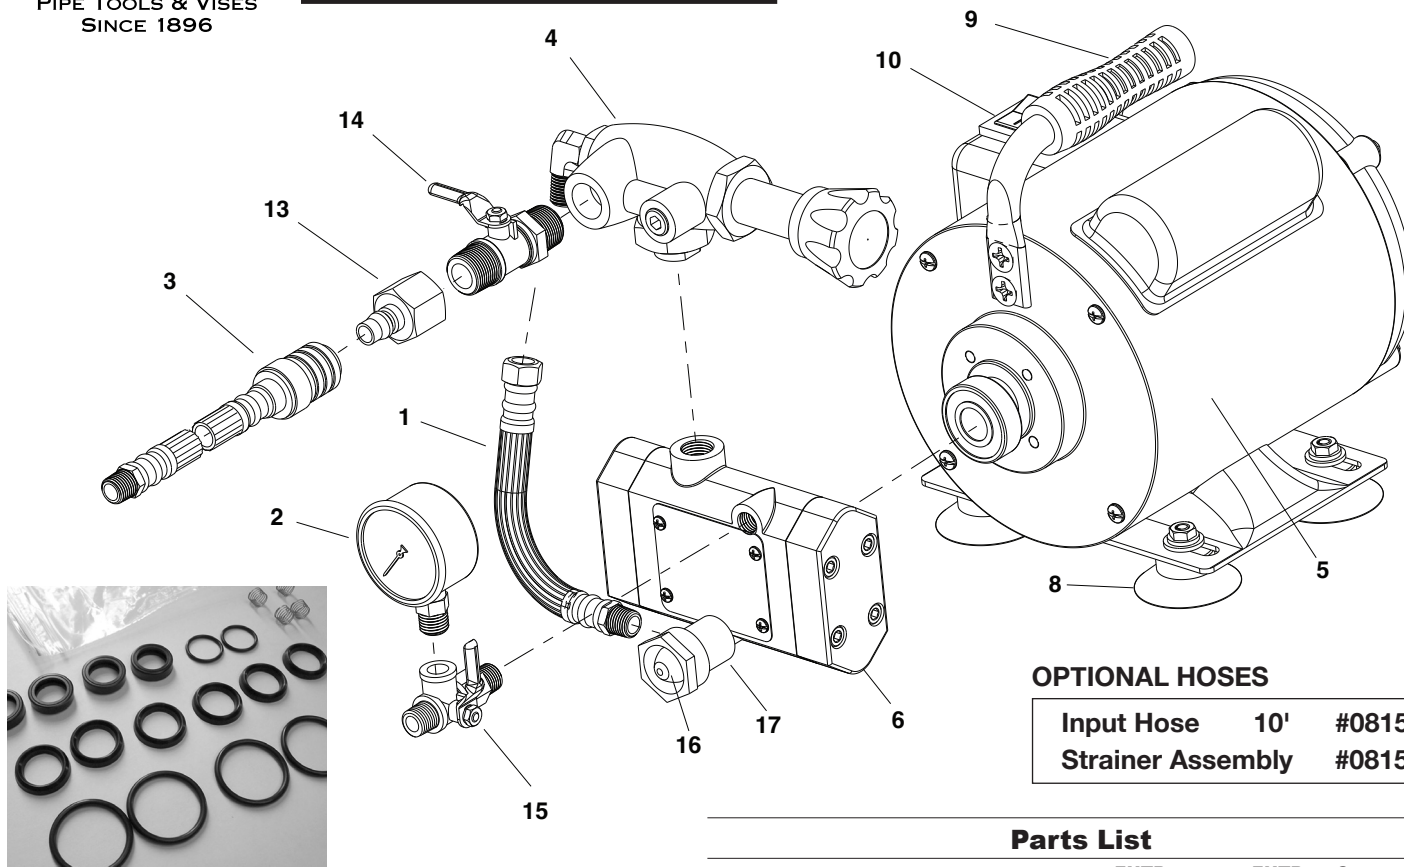

PIPE TOOLS & VISES
SINCE 1896

Electric Hydrostatic Test Pumps

Replacement Parts

Applies to: 08170, 08171, 08172, 08173,
08174, 08175, 08176, 08177, 08179

OPTIONAL HOSES

Input Hose	10'	#08153
Strainer Assembly		#08155

Parts List

ITEM	DESCRIPTION	EHTP500	EHTP500C	QTY.
		EHTP500E	EHTP500CE	
		EHTP500EU	EHTP500CEU	
1	BYPASS HOSE	48183	48183	1
2	PRESSURE GAUGE	48185	48185	1
3	HIGH PRESSURE OUTPUT HOSE	08172	08172	1
4	REGULATOR ASSEMBLY	48189	48189	1
5*	MOTOR ASSEMBLY 110V**	48187	48187	1
6	PUMP ASSEMBLY	48188	48188	1
7	SEAL KIT	48181	48181	1
8	PUMP FEET	48190	—	4
9	CARRYING HANDLE	48191	—	1
10	ELECTRIC SWITCH / COVER	48193	48193	1
11	CAGE FEET	—	48186	4
12	CAGE WITH FEET	—	48195	1
13	MALE QUICK CONNECT	48200	48200	1
14	HIGH PRESSURE VALVE	48201	48201	1
15	3-WAY VALVE	48202	48202	1
16***	HOSE WASHER W/SCREEN	98180	98180	1
17	INTAKE HOSE FITTING	48204	48204	1

*** Sold in packs of 3 screens / priced per pack.

NO CAGE

WITH CAGE

PIPE TOOLS & VISES
SINCE 1896

Electric Hydrostatic Test Pumps

Replacement Parts

Diagram for models sold before July 2013.

EHTP500
or EHTP500E

EHTP500C
or EHTP500CE

Parts List

ITEM	DESCRIPTION	EHTP500	EHTP500C	QTY.
		EHTP500E	EHTP500CE	
1	BYPASS HOSE	48183	48183	1
2	PRESSURE GAUGE	48185	48185	1
3	HIGH PRESSURE OUTPUT HOSE	08172	08172	1
4	REGULATOR ASSEMBLY	48189	48189	1
5a*	MOTOR ASSEMBLY 110V.	48187	48187	1
5b*	MOTOR ASSEMBLY 220V.	48196	48196	**
6	PUMP ASSEMBLY	48188	48188	1
7	SEAL KIT	48181	48181	1
8	PUMP FEET	48190	—	4
9	CARRYING HANDLE	48191	—	1
10	ELECTRIC SWITCH / COVER	48193	48193	1
11	CAGE FEET	—	48186	4
12	CAGE WITH FEET	—	48195	1
13	MALE QUICK CONNECT	48197	48197	1
14	3-WAY VALVE	48202	48202	1
15***	HOSE WASHER W/SCREEN	98180	98180	1