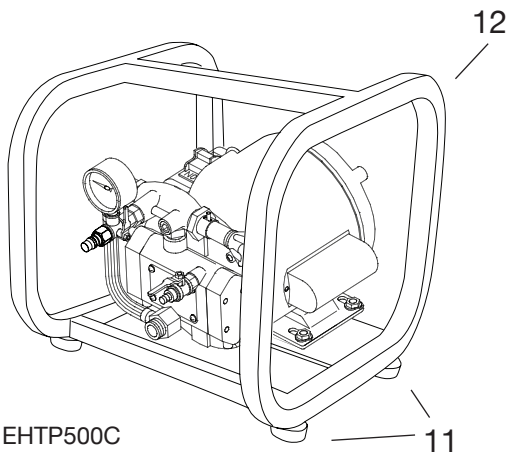

Parts List

ITEM	DESCRIPTION	EHTP500	EHTP500C	QTY.
		EHTP500E	EHTP500CE	
		EHTP500EU	EHTP500CEU	
1	BYPASS HOSE	48183	48183	1
2	PRESSURE GAUGE	48185	48185	1
3	HIGH PRESSURE OUTPUT HOSE	08172	08172	1
4	REGULATOR ASSEMBLY	48189	48189	1
5*	MOTOR ASSEMBLY 110V**	48187	48187	1
6	PUMP ASSEMBLY	48188	48188	1
7	SEAL KIT	48181	48181	1
8	PUMP FEET	48190	—	4
9	CARRYING HANDLE	48191	—	1
10	ELECTRIC SWITCH / COVER	48193	48193	1
11	CAGE FEET	—	48186	4
12	CAGE WITH FEET	—	48195	1
13	MALE QUICK CONNECT	48200	48200	1
14	HIGH PRESSURE VALVE	48201	48201	1
15	3-WAY VALVE	48202	48202	1
16***	HOSE WASHER W/SCREEN	98180	98180	1
17	INTAKE HOSE FITTING	48204	48204	1

*** Sold in packs of 3 screens / priced per pack.

NO CAGE

WITH CAGE

PIPE TOOLS & VISES
SINCE 1896

Electric Hydrostatic Test Pumps

Replacement Parts

Diagram for models sold before July 2013.

EHTP500
or EHTP500E

EHTP500C
or EHTP500CE

Parts List

ITEM	DESCRIPTION	EHTP500	EHTP500C	QTY.
		EHTP500E	EHTP500CE	
1	BYPASS HOSE	48183	48183	1
2	PRESSURE GAUGE	48185	48185	1
3	HIGH PRESSURE OUTPUT HOSE	08172	08172	1
4	REGULATOR ASSEMBLY	48189	48189	1
5a*	MOTOR ASSEMBLY 110V.	48187	48187	1
5b*	MOTOR ASSEMBLY 220V.	48196	48196	**
6	PUMP ASSEMBLY	48188	48188	1
7	SEAL KIT	48181	48181	1
8	PUMP FEET	48190	—	4
9	CARRYING HANDLE	48191	—	1
10	ELECTRIC SWITCH / COVER	48193	48193	1
11	CAGE FEET	—	48186	4
12	CAGE WITH FEET	—	48195	1
13	MALE QUICK CONNECT	48197	48197	1
14	3-WAY VALVE	48202	48202	1
15***	HOSE WASHER W/SCREEN	98180	98180	1