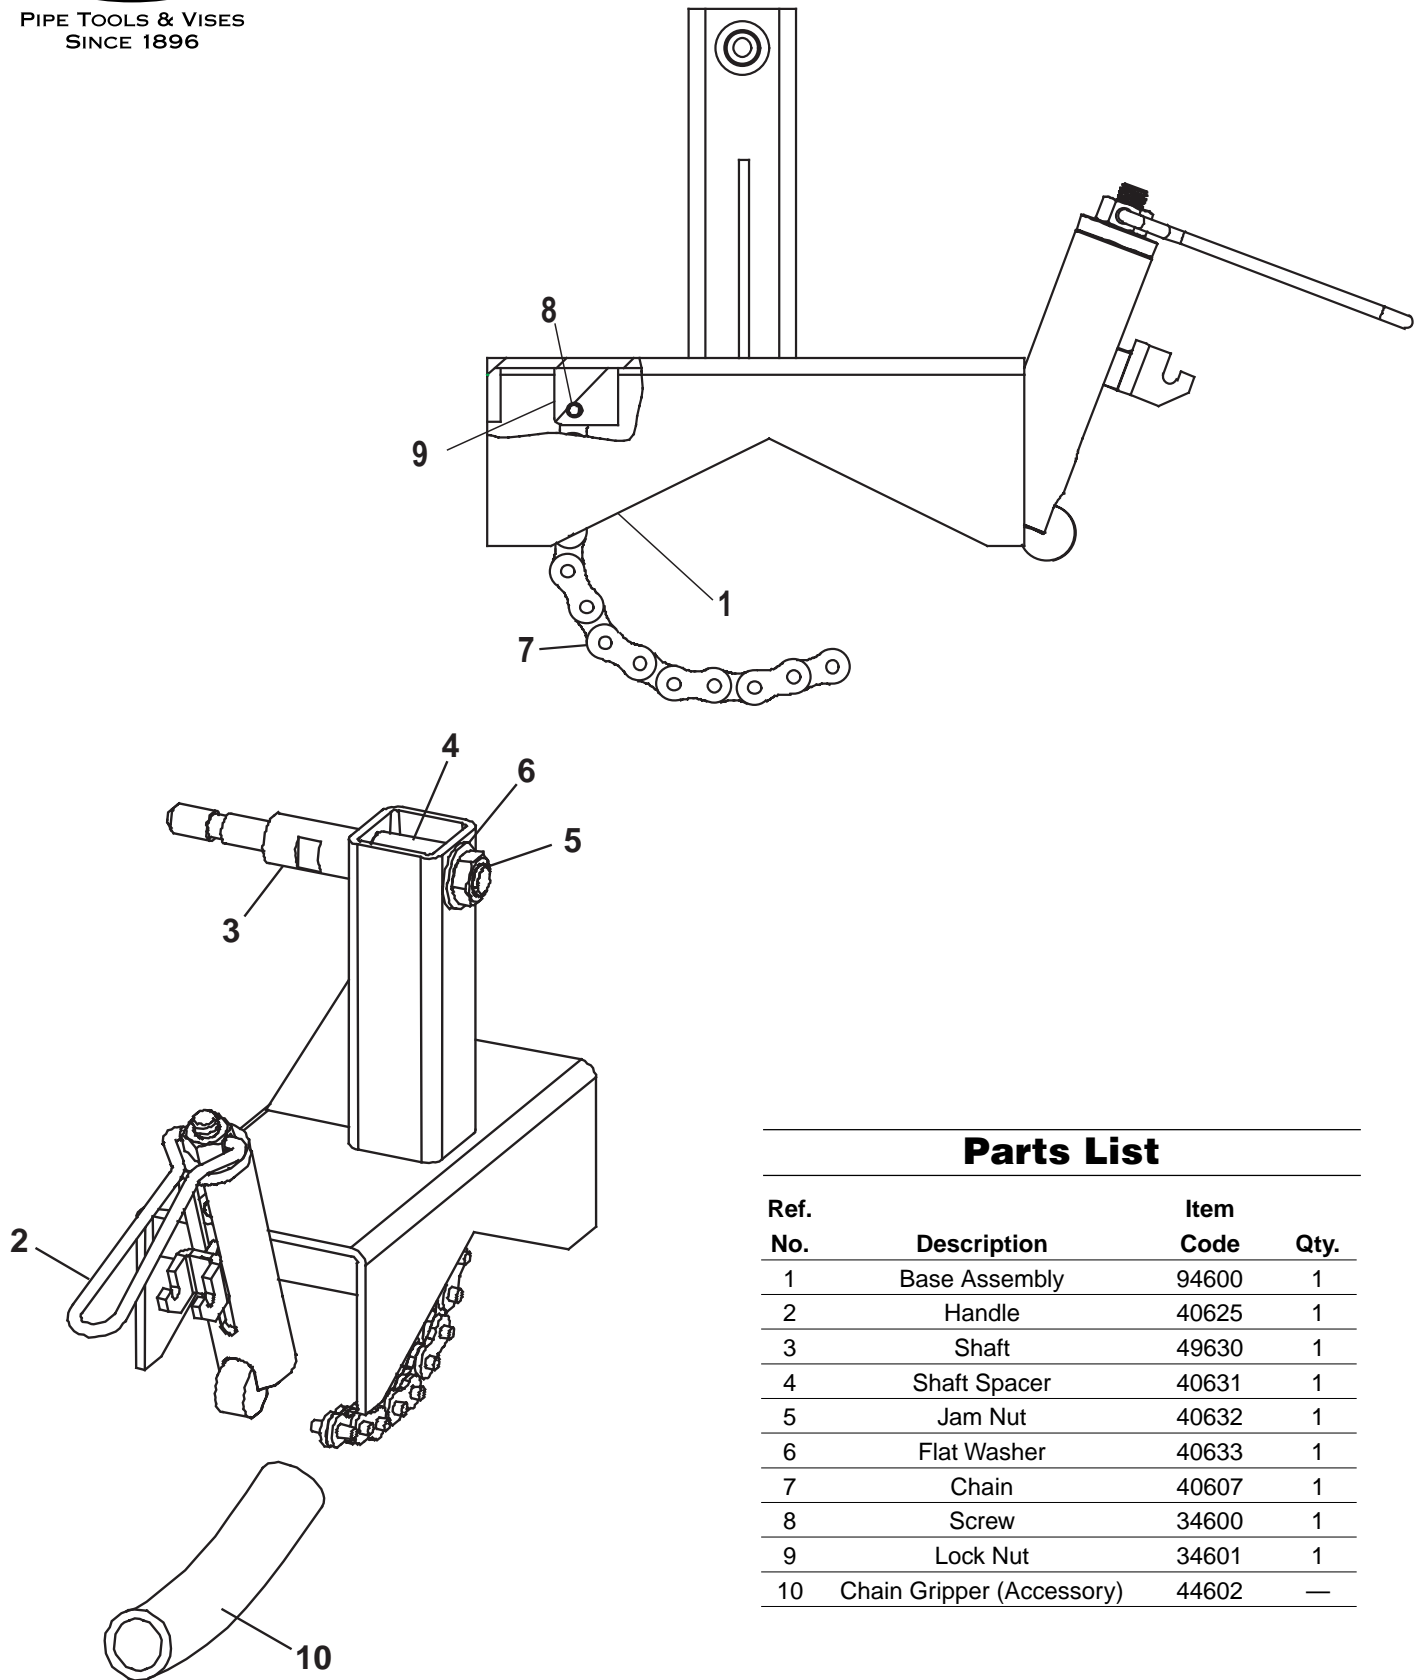

# Saw It Vise

## Replacement Parts

### Parts List

Ref. No.	Description	Item Code	Qty.
1	Base Assembly	94600	1
2	Handle	40625	1
3	Shaft	49630	1
4	Shaft Spacer	40631	1
5	Jam Nut	40632	1
6	Flat Washer	40633	1
7	Chain	40607	1
8	Screw	34600	1
9	Lock Nut	34601	1
10	Chain Gripper (Accessory)	44602	—